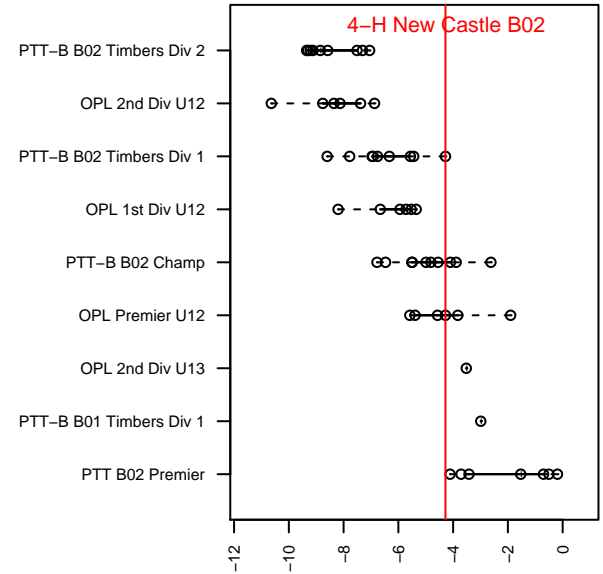

4-H New Castle B02

, OR
 B02 total strength=692
 attack=0.82 defense=0.58
 fall league = PTT-B B02 Timbers Div 1

alt names used:
 4H New Castle B02
 4H New Castle B02
 4-H Newcastle

Venues played:
 2014 Capital Cup BU12 Silver
 2014 Adidas Cup BU11-12
 2014 PTT-B B02 Timbers Div 1

**attack and defense variance (black dot)
relative to other teams
and top 10 in region**

**attack and defense rating
relative to others at age
and all opponents in last 13 months**

Performance relative to 13 month average